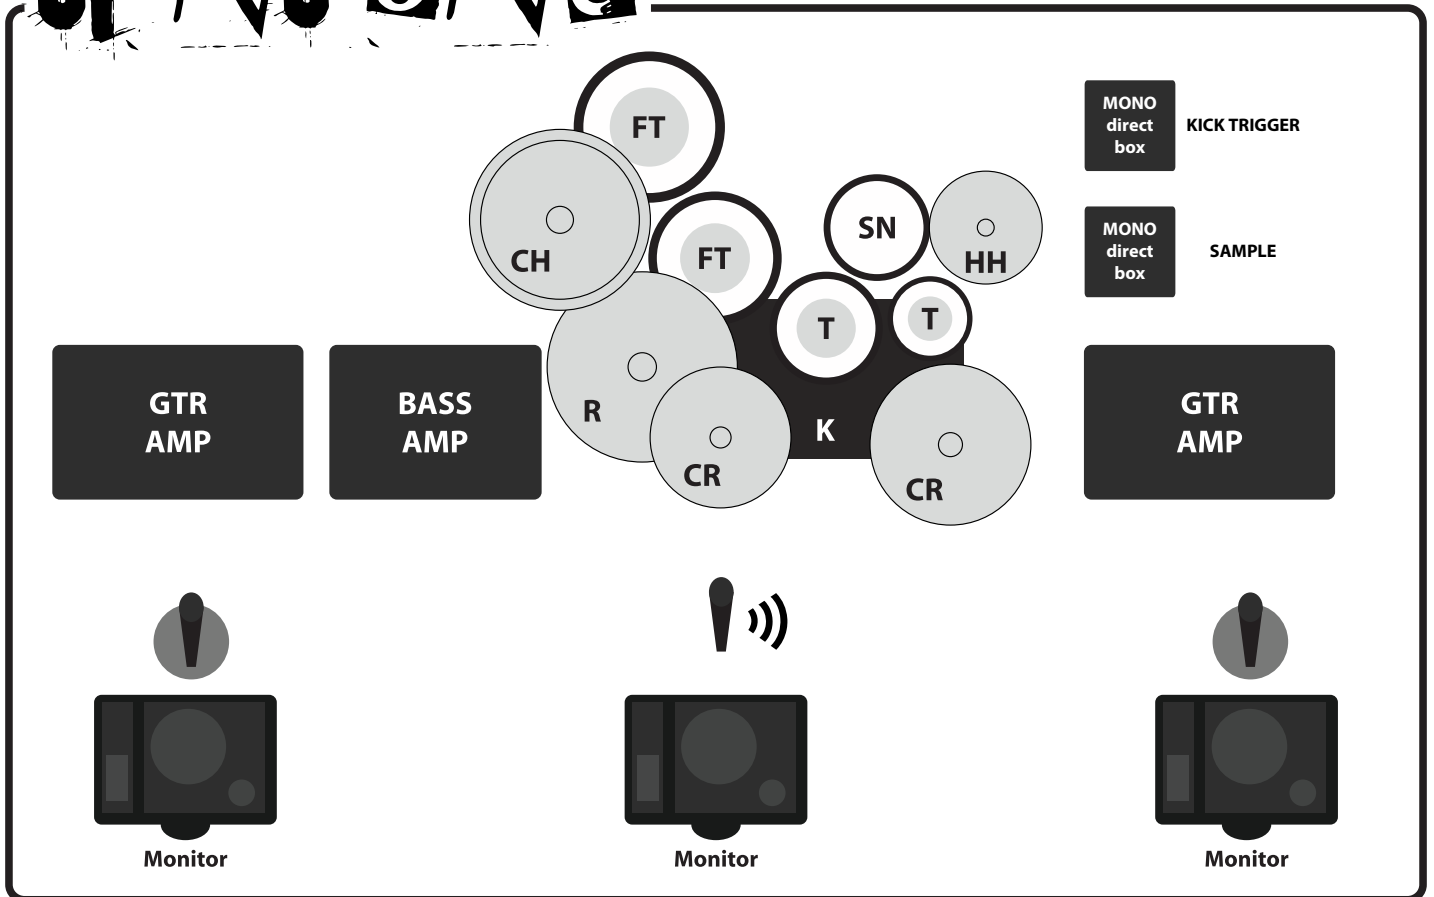

BROTHERS OF NO ONE

STAGE PLAN

	MINIMUM REQUIREMENTS	PERSONAL INSTRUMENTS	CHANNELS (minimum)
DRUMS	kick 2 tom 1 floor tom 3 cymbals stand drum mic set mono direct box (jack input)	throne snare with stand double pedal 1 floor tom 1 cymbal stand HH stand kick trigger (jack output)	1 snare 2 tom 1 floor tom 2 overheads 1 kick trigger* (mono direct box)
BASS	cabinet 4x10 - 4 or 8 ohm cable (XLR)	head (XLR output)	1
GUITAR	cabinet 4x12 - 8 or 16 ohm mic for cab	head	1
GUITAR	cabinet 4x12 - 8 or 16 ohm mic for cab	head	1
VOCALS (main)	cable (XLR)	wireless SM58 (BLX4 receiver) (ALTERNATIVE mic PG48)	1
VOCALS (back)	2 mic with stand	-	2
SAMPLES	cable (XLR, phantom power)	mono direct box, player	1